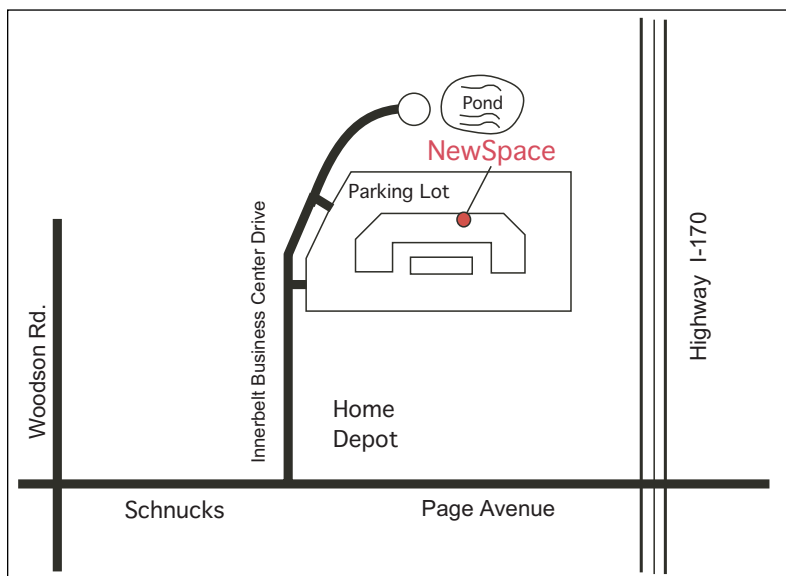

NewSpace®

| Business Interiors

Commercial | Healthcare | Education | Government

NewSpace is located at:

1960 Innerbelt Business Center Dr.
St. Louis, MO 63114

314/423-3200 | 800-423-9636
www.newspace.com

Directions:

- Highway 270 to Page Ave. east to Innerbelt Business Ctr. Dr. left
- Highway I-170 to Page Ave. west to Innerbelt Business Ctr. Dr. right

Showroom Hours:

Monday - Friday 8:30 to 5:30
Saturday 10 to 4