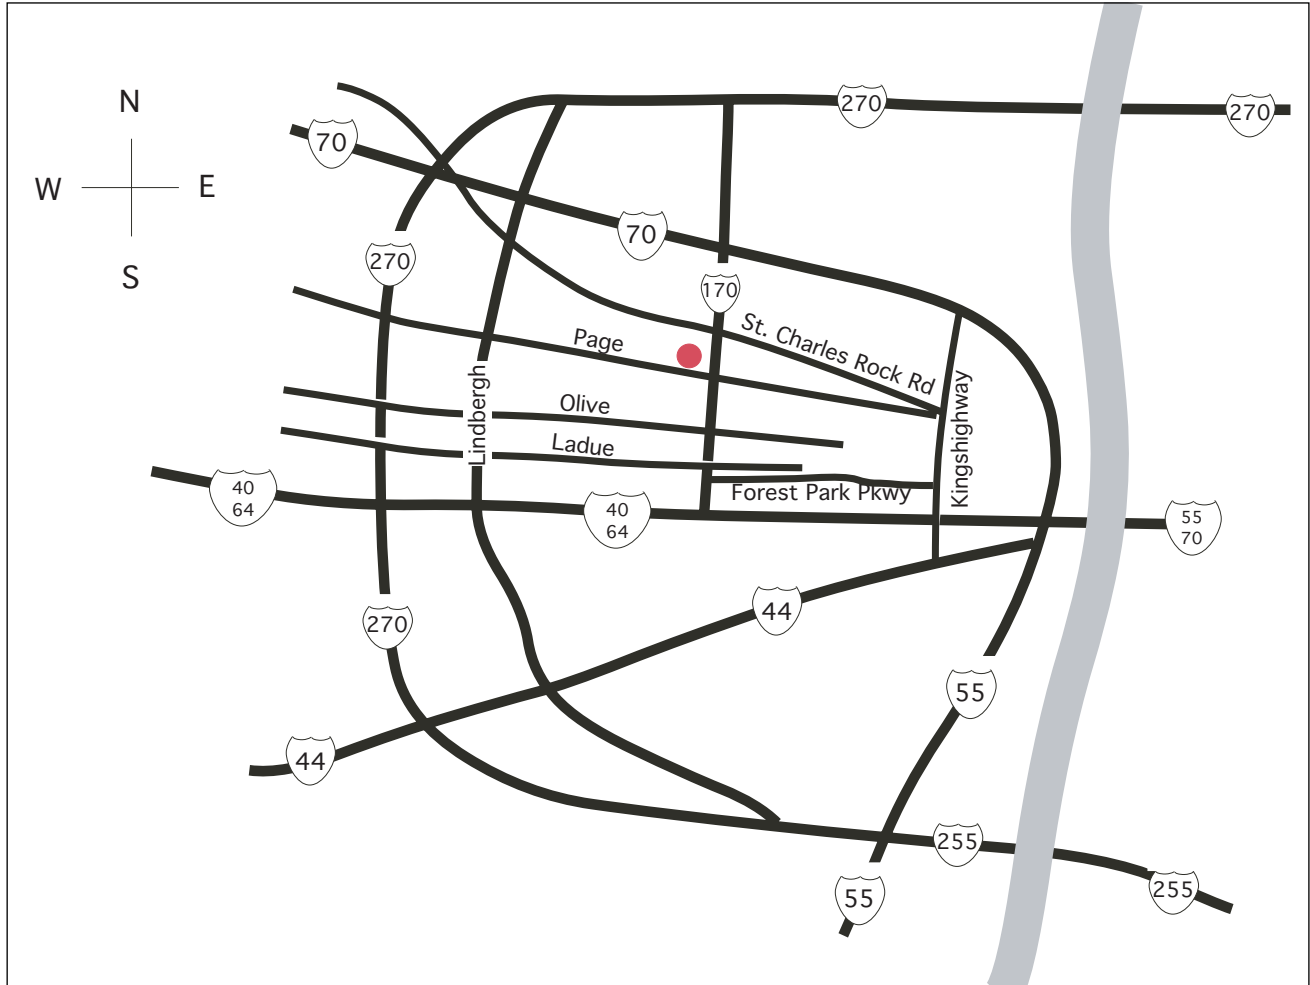

NewSpace®

| Business Interiors

Commercial | Healthcare | Education | Government

NewSpace is located at:

1960 Innerbelt Business Center Dr.
St. Louis, MO 63114

314/423-3200 | 800-423-9636
www.newspace.com

Directions:

- Highway 270 to Page Ave. east to Innerbelt Business Ctr. Dr. left
- Highway I-170 to Page Ave. west to Innerbelt Business Ctr. Dr. right

Showroom Hours:

Monday - Friday 8:30 to 5:30
Saturday 10 to 4